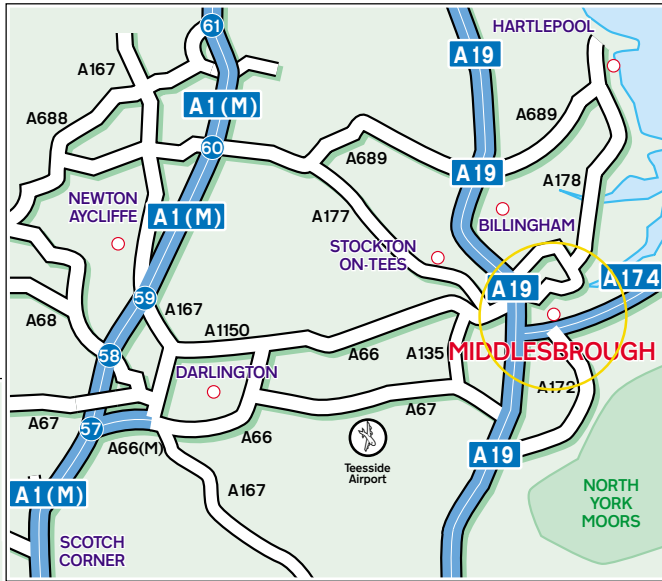

**Locator Map**

The Wilton Centre,  
Wilton, Redcar,  
Cleveland. TS10 4RF

Tel: +44 (0)1642 438050 Fax: +44 (0)1642 438051

**Public Transport**

**By Rail.**  
Middlesbrough Station - is approximately 20 minutes away by taxi.  
Redcar Station - local connections to/from Middlesbrough & Darlington.  
Approximately 10 minutes by taxi.

**By Air.**  
Newcastle Airport is approximately 1 hour drive away.  
Teesside Airport is approximately 30 minutes drive away.

**MAP NOT TO SCALE**